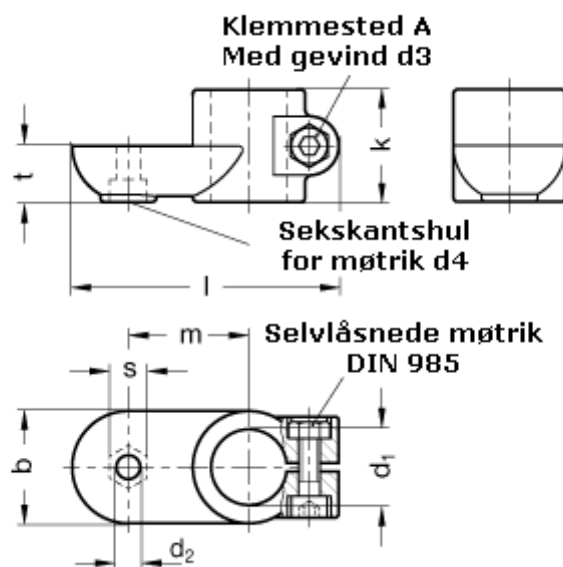

Article number: 20274B45IV2SW

Description: E+G Swivel clamp connector
GN274-B45-IV-2-SW

Measures

b = 65

s = 17

d1 = B45

t = 32.5

d2 = 10.5

d3 = M10

d4 = M10

k = 65

l = 148

m = 70